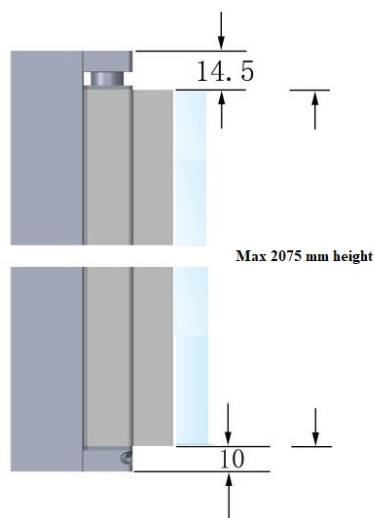

PRODUCT SHEET

Description:

Lift Hinge "Square" Wall/Glass, Black Finish, 2,1 Meters, All Accessories

Item number:

15.22.997-0

Units	Box	Carton	HS Code	Barcode
Set	1	10	8302100090	
				5704866495226

SISO A/S

Mileparken 11
DK-2740 Skovlunde
Denmark
VAT: DK 24786013

Phone +45 45 830 900

www.siso.dk
siso@siso.dk

Danske Bank
Nytorv Branch
Copenhagen
SWIFT: DABADKKK

Account no.
4180 3112 112936
IBAN Account
DK7230003112112936