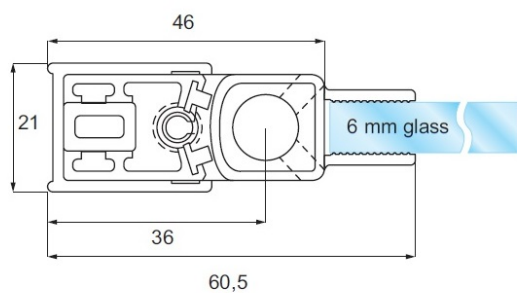

PRODUCT SHEET

Description:

Lift Hinge "Square" Wall/Glass, Black Finish, 2,1 Meters, All Accessories

Item number:

15.22.997-0

Units	Box	Carton	HS Code	Barcode
Set	1	10	8302100090	
				5704866495226

SISO A/S

Mileparken 11
DK-2740 Skovlunde
Denmark
VAT: DK 24786013

Phone +45 45 830 900

www.siso.dk
siso@siso.dk

Danske Bank
Nytorv Branch
Copenhagen
SWIFT: DABADKKK

Account no.
4180 3112 112936
IBAN Account
DK7230003112112936